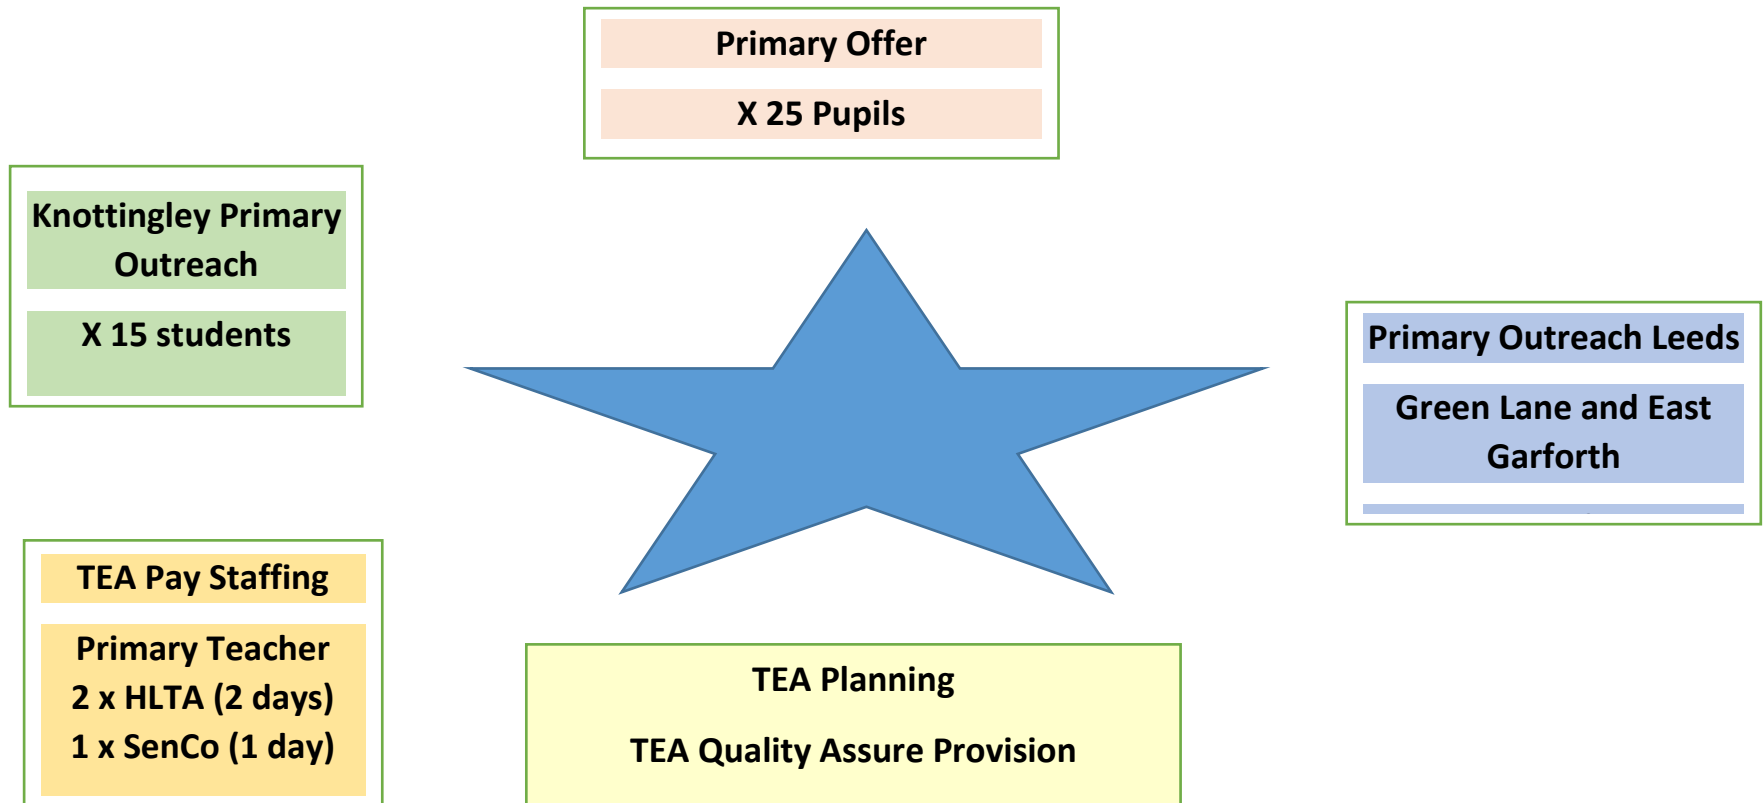

## THE ELLAND ACADEMY (PROPOSED)

## LENTON DRIVE PROPOSAL

Propose Model would be Leeds College of Building £10 per hour up to £85 for 10 students

Commission Model:

5 students @£35 per day for either 1 or 2 days per week